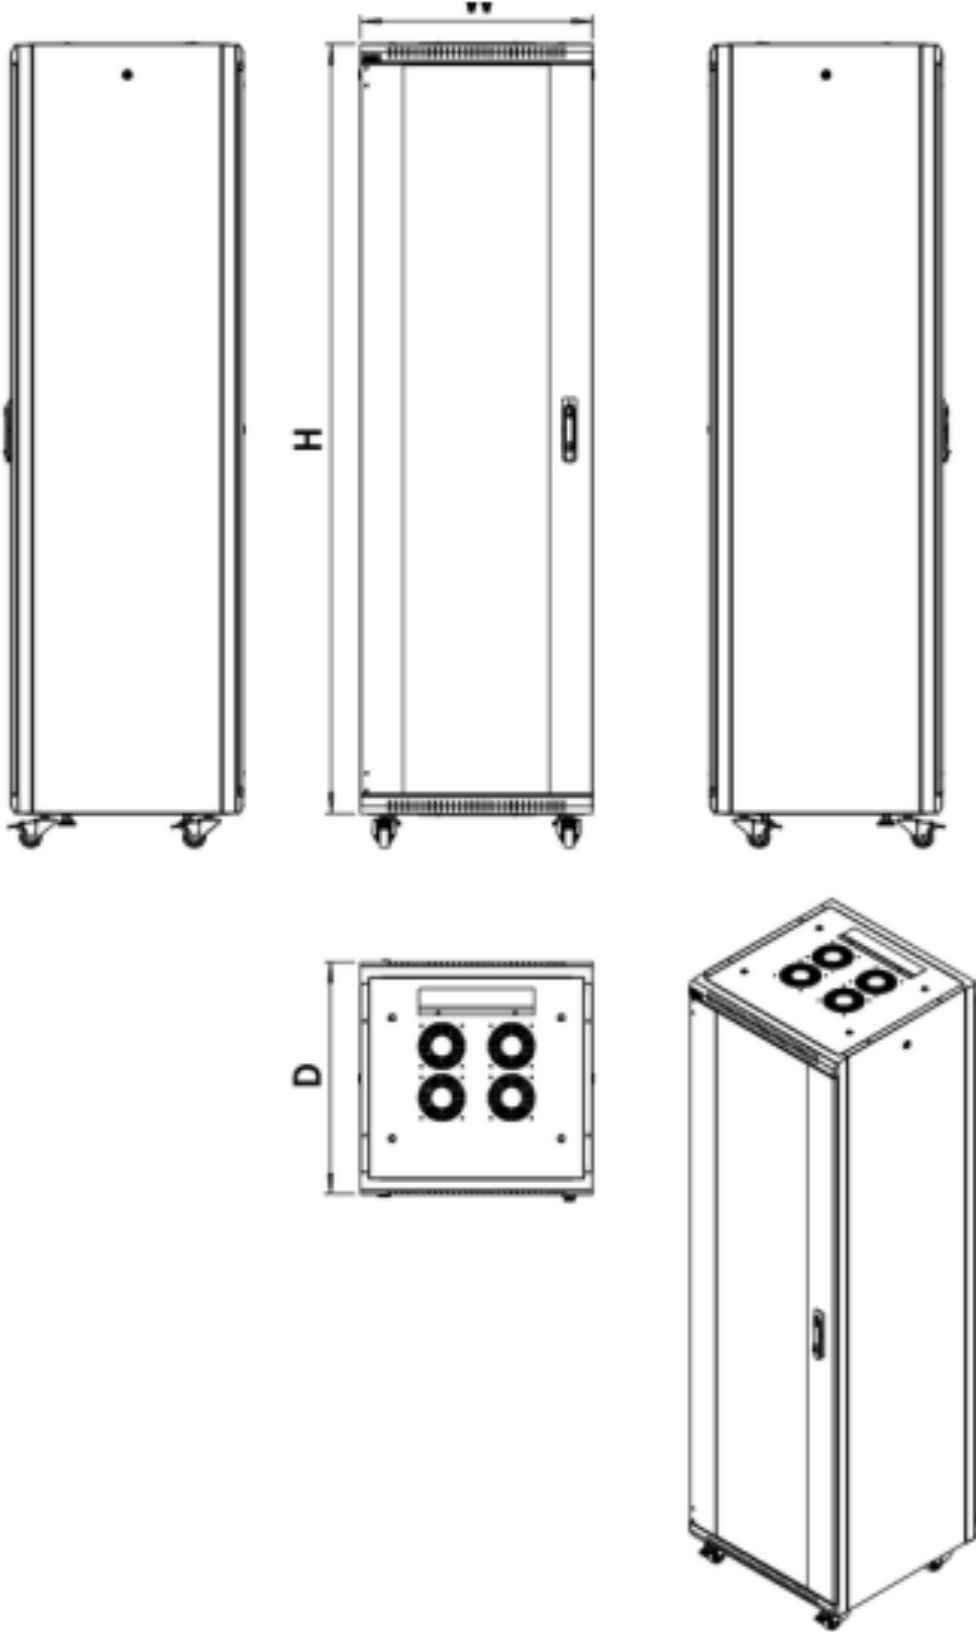

TECHNICAL DRAWING 600x600