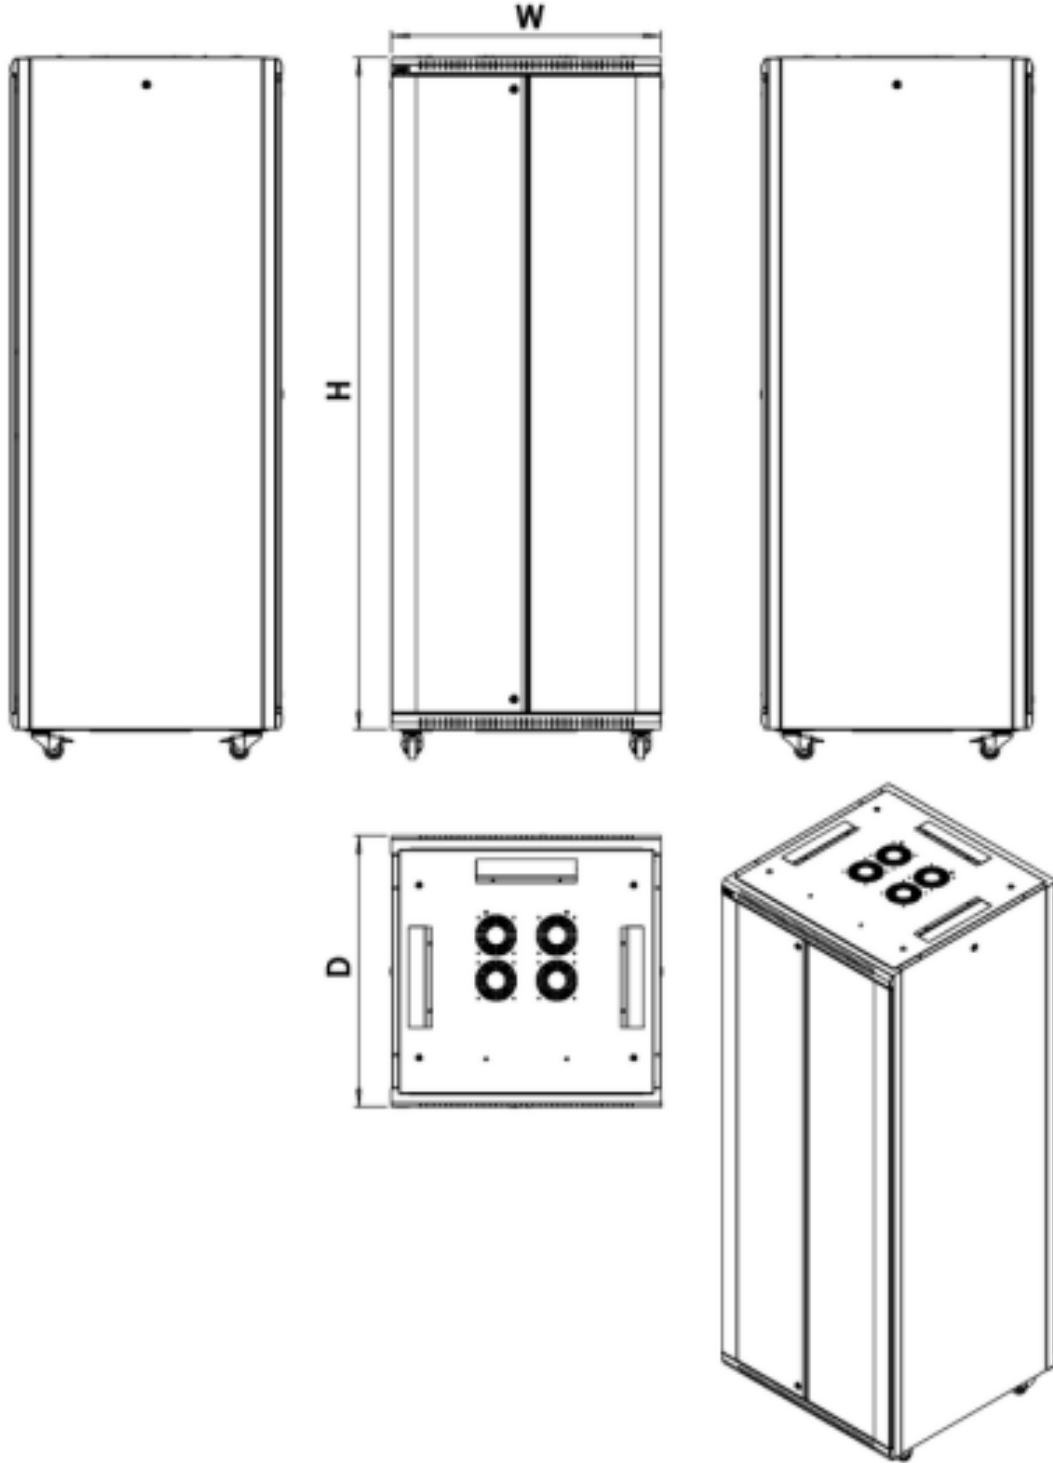

TECHNICAL DRAWING 800x800